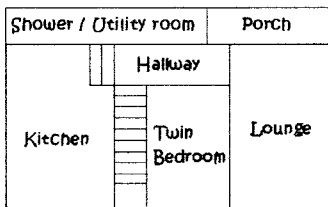

GRANGE FARM Barn and Static Layouts

Cabin

Dairy

Haybarn

Stables

6 Berth Caravan 12'x28'

and 10' x 28'

8 Berth Caravan 12'x35'

Please note - Layouts are not to scale

GRANGE FARM

Barn Conversion's Information

Cabin

6 berth

3 Bedrooms (all upstairs)

- 1 kingsize
- 1 double with small balcony
- 1 twin single beds

Converted from a stone and rustic wooden barn overlooking the sea and children's play area