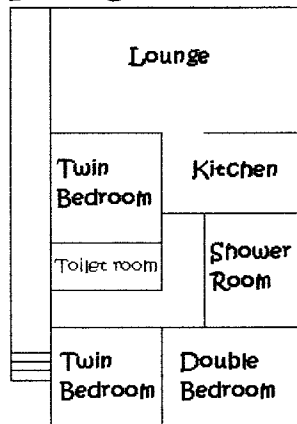

GRANGE FARM Barn and Static Layouts

Cabin

Dairy

Haybarn

Stables

6 Berth Caravan 12'x28'

and 10' x 28'

8 Berth Caravan 12'x35'

Please note - Layouts are not to scale

GRANGE FARM

Barn Conversion's Information

Cabin

6 berth

3 Bedrooms (all upstairs)

- 1 kingsize
- 1 double with small balcony
- 1 twin single beds

Converted from a stone and rustic wooden barn overlooking the sea and children's play area

- 1 doubles
- 1 double futon bed under single bunk bed
- 2 twin single beds

All barns have:

- **Kitchen/dining room** – fully equipped with fitted pine kitchen, dining table/chairs, electric fan oven, hob, microwave, fridge, washing machine, dishwasher, crockery, cutlery, saucepans, iron etc.
- **Lounge** – furniture, Satellite TV, Dvd and Video recorder.
- **Bathroom** – all upstairs with a shower, toilet, basin and bath.
(Haybarn has additional downstairs toilet & basin – Dairy downstairs toilet & Shower)
- **Garden** – all have a small walled garden with gate and easy access
(Cabin and Dairy are paved patio & Haybarn and Stables have grass garden area)
- **Parking** – all barns have space to park cars
- **Central heating** – no extra charge
- **Beach** under 2 minutes walk, easy access.

No.5 & No.6 - 6 berth with 2 bedrooms are on the front row (situated as above)

No.7 - 8 berth with 3 bedrooms & 2 toilets (New this year) on the front row (as above)

No.10 & No.11 - 8 berth with 3 bedrooms & 2 toilets are situated lower in the chine, overlooking the stream with views of the sea.