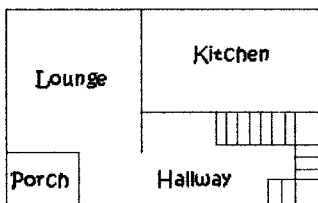

GRANGE FARM Barn and Static Layouts

Cabin

Dairy

Haybarn

Stables

6 Berth Caravan 12'x28'

and 10' x 28'

8 Berth Caravan 12'x35'

Please note - Layouts are not to scale

GRANGE FARM

Barn Conversion's Information

Cabin

6 berth

3 Bedrooms (all upstairs)

- 1 kingsize
- 1 double with small balcony
- 1 twin single beds

Converted from a stone and rustic wooden barn overlooking the sea and children's play area