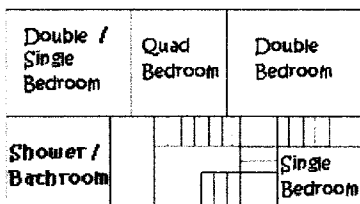

GRANGE FARM Barn and Static Layouts

Cabin

Dairy

Haybarn

Stables

6 Berth Caravan 12'x28'

and 10' x 28'

8 Berth Caravan 12'x35'

Please note - Layouts are not to scale

GRANGE FARM

Barn Conversion's Information

Cabin

6 berth

3 Bedrooms (all upstairs)

- 1 kingsize
- 1 double with small balcony
- 1 twin single beds

Converted from a stone and rustic wooden barn overlooking the sea and children's play area

GRANGE FARM Static Caravan Information

<u>Caravans</u>	<u>6 berth Static</u> 2 bedroom	<u>8 berth Static</u> 3 bedroom
Size / length	12' x 28' the larger wider model.	12' x 35' the wider / longer model.
Bedrooms	Double bed and 2 childrens beds	Double & 2 rooms of 2 childrens beds
Bathroom	Shower, toilet and hand basin	Toilet & hand basin, separate shower.
Lounge	Double bed, gas fire & Sat Tv.	Double bed, gas fire and Satellite Tv.
Fitted kitchen	fully equipped with gas cooker, fridge, crockery, cutlery & microwave.	
Gas, electricity & VAT	are all included in the price, this also includes any heating etc.	