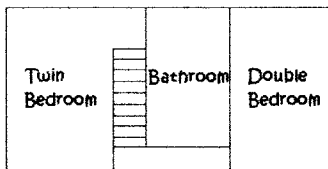

GRANGE FARM Barn and Static Layouts

Cabin

Dairy

Haybarn

Stables

6 Berth Caravan 12'x28'

and 10' x 28'

8 Berth Caravan 12'x35'

Please note - Layouts are not to scale

GRANGE FARM

Barn Conversion's Information

Cabin

6 berth

3 Bedrooms (all upstairs)

- 1 kingsize
- 1 double with small balcony
- 1 twin single beds

Converted from a stone and rustic wooden barn overlooking the sea and children's play area