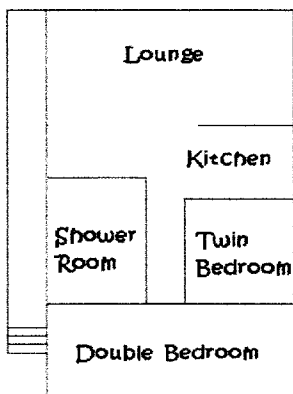

GRANGE FARM Barn and Static Layouts

Cabin

Dairy

Haybarn

Stables

6 Berth Caravan 12'x28'

and 10' x 28'

8 Berth Caravan 12'x35'

Please note - Layouts are not to scale

GRANGE FARM

Barn Conversion's Information

Cabin

6 berth

3 Bedrooms (all upstairs)

- 1 kingsize
- 1 double with small balcony
- 1 twin single beds

Converted from a stone and rustic wooden barn overlooking the sea and children's play area

- 1 doubles
- 1 double futon bed under single bunk bed
- 2 twin single beds

All barns have:

- **Kitchen/dining room** – fully equipped with fitted pine kitchen, dining table/chairs, electric fan oven, hob, microwave, fridge, washing machine, dishwasher, crockery, cutlery, saucepans, iron etc.
- **Lounge** – furniture, Satellite TV, Dvd and Video recorder.
- **Bathroom** – all upstairs with a shower, toilet, basin and bath.
(Haybarn has additional downstairs toilet & basin – Dairy downstairs toilet & Shower)
- **Garden** – all have a small walled garden with gate and easy access
(Cabin and Dairy are paved patio & Haybarn and Stables have grass garden area)
- **Parking** – all barns have space to park cars
- **Central heating** – no extra charge
- **Beach** under 2 minutes walk, easy access.

No.5 & No.6 - 6 berth with 2 bedrooms are on the front row (situated as above)

No.7 - 8 berth with 3 bedrooms & 2 toilets (New this year) on the front row (as above)

No.10 & No.11 - 8 berth with 3 bedrooms & 2 toilets are situated lower in the chine, overlooking the stream with views of the sea.