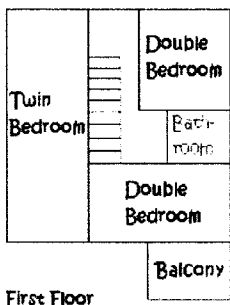

GRANGE FARM Barn and Static Layouts

Cabin

Dairy

Haybarn

Stables

6 Berth Caravan 12'x28'

and 10' x 28'

8 Berth Caravan 12'x35'

Please note - Layouts are not to scale

GRANGE FARM

Barn Conversion's Information

Cabin

6 berth

3 Bedrooms (all upstairs)

- 1 kingsize
- 1 double with small balcony
- 1 twin single beds

Converted from a stone and rustic wooden barn overlooking the sea and children's play area

Dairy

6 berth

3 Bedrooms

- 1 kingsize (upstairs)
- 2 twins (upstairs)
- 2 twins (downstairs)

Converted from a stone barn next to the Stables with the farmyard entrance between

Stables

6/7 berth

3 Bedrooms (all upstairs)

No.5 & No.6 - 6 berth with 2 bedrooms are on the front row (situated as above)

No.7 - 8 berth with 3 bedrooms & 2 toilets (New this year) on the front row (as above)

No.10 & No.11 - 8 berth with 3 bedrooms & 2 toilets are situated lower in the chine, overlooking the stream with views of the sea.