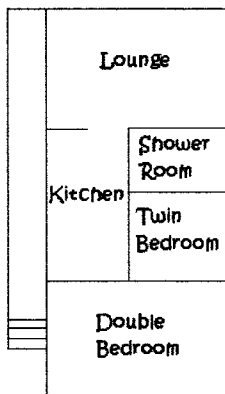

GRANGE FARM Barn and Static Layouts

Cabin

Dairy

Haybarn

Stables

6 Berth Caravan 12'x28'

and 10' x 28'

8 Berth Caravan 12'x35'

Please note - Layouts are not to scale

GRANGE FARM

Barn Conversion's Information

Cabin

6 berth

3 Bedrooms (all upstairs)

- 1 kingsize
- 1 double with small balcony
- 1 twin single beds

Converted from a stone and rustic wooden barn overlooking the sea and children's play area

- 1 doubles
- 1 double futon bed under single bunk bed
- 2 twin single beds

All barns have:

- **Kitchen/dining room** – fully equipped with fitted pine kitchen, dining table/chairs, electric fan oven, hob, microwave, fridge, washing machine, dishwasher, crockery, cutlery, saucepans, iron etc.
- **Lounge** – furniture, Satellite TV, Dvd and Video recorder.
- **Bathroom** – all upstairs with a shower, toilet, basin and bath.
(Haybarn has additional downstairs toilet & basin – Dairy downstairs toilet & Shower)
- **Garden** – all have a small walled garden with gate and easy access
(Cabin and Dairy are paved patio & Haybarn and Stables have grass garden area)
- **Parking** – all barns have space to park cars
- **Central heating** – no extra charge
- **Beach** under 2 minutes walk, easy access.