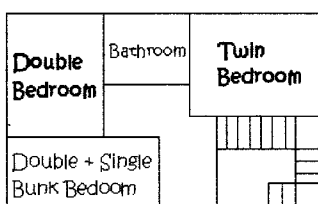

GRANGE FARM Barn and Static Layouts

Cabin

Dairy

Haybarn

Stables

6 Berth Caravan 12'x28'

and 10' x 28'

8 Berth Caravan 12'x35'

Please note - Layouts are not to scale

GRANGE FARM

Barn Conversion's Information

Cabin

6 berth

3 Bedrooms (all upstairs)

- 1 kingsize
- 1 double with small balcony
- 1 twin single beds

Converted from a stone and rustic wooden barn overlooking the sea and children's play area

GRANGE FARM Static Caravan Information

<u>Caravans</u>	<u>6 berth Static</u> 2 bedroom	<u>8 berth Static</u> 3 bedroom
Size / length	12' x 28' the larger wider model.	12' x 35' the wider / longer model.
Bedrooms	Double bed and 2 childrens beds	Double & 2 rooms of 2 childrens beds
Bathroom	Shower, toilet and hand basin	Toilet & hand basin, separate shower.
Lounge	Double bed, gas fire & Sat Tv.	Double bed, gas fire and Satellite Tv.
Fitted kitchen	fully equipped with gas cooker, fridge, crockery, cutlery & microwave.	
Gas, electricity & VAT	are all included in the price, this also includes any heating etc.	